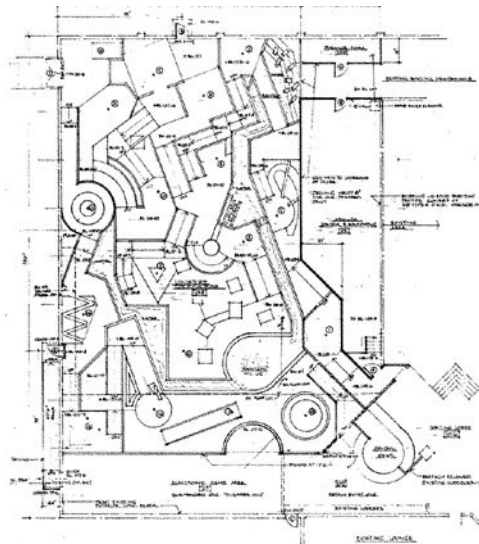

civic arena hole looking toward golden triangle

steel mill hole

site plan

Harmar, PA • 1991

Award winning, miniature golf course was designed with each hole depicting famous landmark of Pittsburgh in stylish, but amusing way. Steel Mill belches smoke that is activated by the ball going through the mill it also causes water to flow through three rivers.  
Project Collaborator: David Celentox