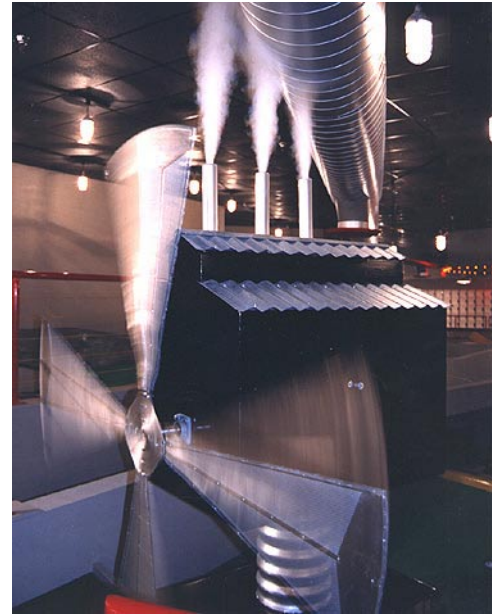

civic arena hole looking toward golden triangle

steel mill hole

site plan

Harmar, PA • 1991

Award winning, miniature golf course was designed with each hole depicting famous landmark of Pittsburgh in stylish, but amusing way. Steel Mill belches smoke that is activated by the ball going through the mill it also causes water to flow through three rivers.  
Project Collaborator: David Celentox