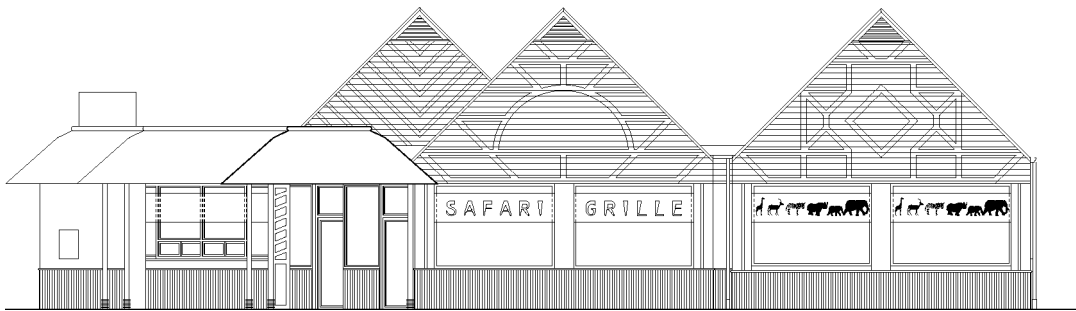

SITE PLAN

WEST ELEVATION-SAFARI GRILLE

EAST ELEVATION-SAFARI PIZZA and SAFARI FRIES

Pittsburgh Zoo, Pittsburgh, PA • 2000

Themed concessions facilities renovation and addition at the Pittsburgh Zoo-Main Plaza, Pittsburgh. The project was developed for Service Systems Associates and the Zoological Society of Pittsburgh.