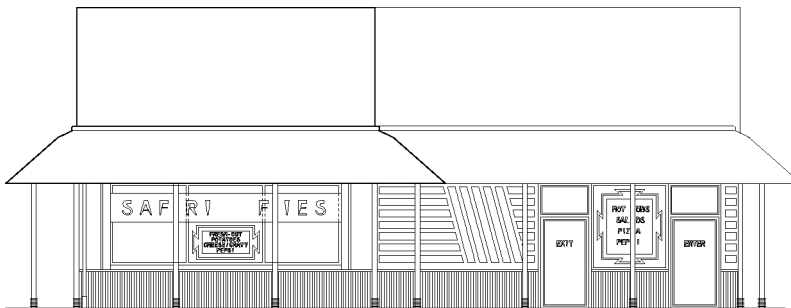

SITE PLAN

WEST ELEVATION-SAFARI GRILLE

EAST ELEVATION-SAFARI PIZZA and SAFARI FRIES

Pittsburgh Zoo, Pittsburgh, PA • 2000

Themed concessions facilities renovation and addition at the Pittsburgh Zoo-Main Plaza, Pittsburgh. The project was developed for Service Systems Associates and the Zoological Society of Pittsburgh.